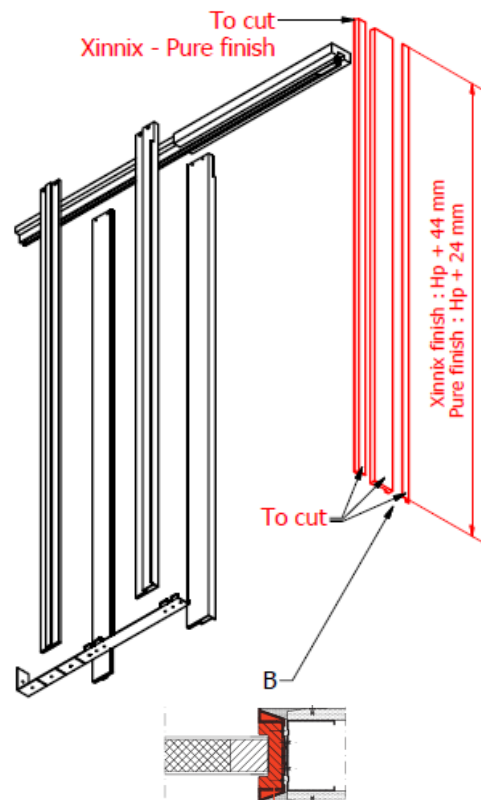

OPENING CONSTRUCTION STUD WALL

Ww : Width construction wall
 Hw : Height construction wall
 Wp : Width door panel
 Hp : Height door panel

SINGLE – DOUBLE PLATING

FINISH

X5 WOOD : Montage instructions Single door

1 : BEAM + TRACK + BASEPLATE

2 : UPRIGHTS X5 – X5D

3 : FINISH

4 : SINGLE – DOUBLE PLATING

X5 WOOD : Montage instructions Single door : formulas

DOORPANEL

1 : BEAM + TRACK

| mm | W_p | C_1 | C_2 | R_1 | Passage Width |
|------|-------|-------|-------|-------|---------------|
| 2070 | 630 | 400 | 400 | 800 | 600 |
| | 730 | 300 | 300 | 600 | 700 |
| | 830 | 200 | 200 | 400 | 800 |
| | 930 | 100 | 100 | 200 | 900 |
| | 1030 | 0 | 0 | 0 | 1000 |
| 2470 | 1130 | 100 | 100 | 200 | 1100 |
| | 1230 | 0 | 0 | 0 | 1200 |
| 3070 | 1330 | 200 | 200 | 400 | 1300 |
| | 1430 | 100 | 100 | 200 | 1400 |
| | 1530 | 0 | 0 | 0 | 1500 |

2 : UPRIGHTS X5 – X5D

3 : FINISH

X5 WOOD : Montage instructions Double door

1 : BEAMS + TRACKS + BASEPLATES

2 : UPRIGHTS X5 – X5D

3 : SINGLE – DOUBLE PLATING

X5 WOOD : Montage instructions Double door : formulas

DOORPANELS : 2 x

1 : BEAMS + TRACKS

| mm | W_p | C1 | C2 | R1 | Passage Width |
|------|-------|-----|-----|-----|---------------|
| 2070 | 630 | 430 | 400 | 810 | 1200 |
| | 730 | 330 | 300 | 610 | 1400 |
| | 830 | 230 | 200 | 410 | 1600 |
| | 930 | 130 | 100 | 210 | 1800 |
| | 1030 | 30 | 0 | 10 | 2000 |
| 2470 | 1130 | 130 | 100 | 210 | 2200 |
| | 1230 | 30 | 0 | 10 | 2400 |
| 3070 | 1330 | 230 | 200 | 410 | 2600 |
| | 1430 | 130 | 100 | 210 | 2800 |
| | 1530 | 30 | 0 | 10 | 3000 |