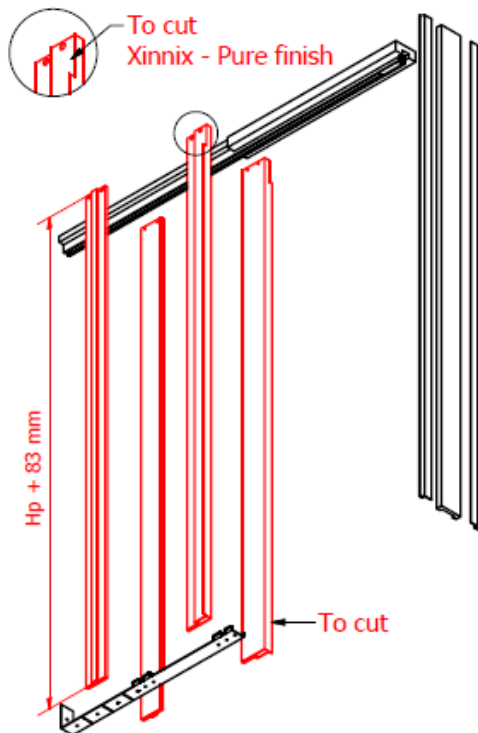

OPENING CONSTRUCTION STUD WALL

Ww : Width construction wall
 Hw : Height construction wall
 Wp : Width door panel
 Hp : Height door panel

SINGLE – DOUBLE PLATING

FINISH

X5 WOOD : Montage instructions Single door

1 : BEAM + TRACK + BASEPLATE

2 : UPRIGHTS X5 – X5D

3 : FINISH

4 : SINGLE – DOUBLE PLATING

X5 WOOD : Montage instructions Single door : formulas

DOORPANEL

1 : BEAM + TRACK

| mm | W_p | C_1 | C_2 | R_1 | Passage Width |
|------|-------|-------|-------|-------|---------------|
| 2070 | 630 | 400 | 400 | 800 | 600 |
| | 730 | 300 | 300 | 600 | 700 |
| | 830 | 200 | 200 | 400 | 800 |
| | 930 | 100 | 100 | 200 | 900 |
| | 1030 | 0 | 0 | 0 | 1000 |
| 2470 | 1130 | 100 | 100 | 200 | 1100 |
| | 1230 | 0 | 0 | 0 | 1200 |
| 3070 | 1330 | 200 | 200 | 400 | 1300 |
| | 1430 | 100 | 100 | 200 | 1400 |
| | 1530 | 0 | 0 | 0 | 1500 |

2 : UPRIGHTS X5 – X5D

3 : FINISH

X5 WOOD : Montage instructions Double door

1 : BEAMS + TRACKS + BASEPLATES

2 : UPRIGHTS X5 – X5D

3 : SINGLE – DOUBLE PLATING

X5 WOOD : Montage instructions Double door : formulas

DOORPANELS : 2 x

1 : BEAMS + TRACKS

| mm | W_p | C1 | C2 | R1 | Passage Width |
|------|-------|-----|-----|-----|---------------|
| 2070 | 630 | 430 | 400 | 810 | 1200 |
| | 730 | 330 | 300 | 610 | 1400 |
| | 830 | 230 | 200 | 410 | 1600 |
| | 930 | 130 | 100 | 210 | 1800 |
| | 1030 | 30 | 0 | 10 | 2000 |
| 2470 | 1130 | 130 | 100 | 210 | 2200 |
| | 1230 | 30 | 0 | 10 | 2400 |
| 3070 | 1330 | 230 | 200 | 410 | 2600 |
| | 1430 | 130 | 100 | 210 | 2800 |
| | 1530 | 30 | 0 | 10 | 3000 |