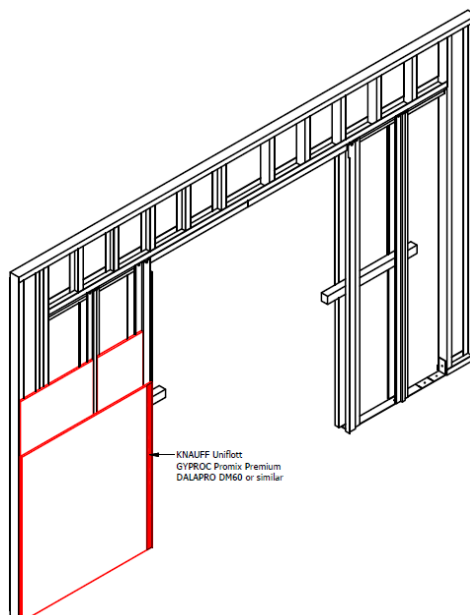

1 : BEAM + TRACK + BASEPLATE

2 : UPRIGHTS X5 – X5D

3 : FINISH

4 : SINGLE – DOUBLE PLATING

X5 WOOD : Montage instructions Single door : formulas

DOORPANEL

1 : BEAM + TRACK

| mm | W_p | C_1 | C_2 | R_1 | Passage Width |
|------|-------|-------|-------|-------|---------------|
| 2070 | 630 | 400 | 400 | 800 | 600 |
| | 730 | 300 | 300 | 600 | 700 |
| | 830 | 200 | 200 | 400 | 800 |
| | 930 | 100 | 100 | 200 | 900 |
| | 1030 | 0 | 0 | 0 | 1000 |
| 2470 | 1130 | 100 | 100 | 200 | 1100 |
| | 1230 | 0 | 0 | 0 | 1200 |
| 3070 | 1330 | 200 | 200 | 400 | 1300 |
| | 1430 | 100 | 100 | 200 | 1400 |
| | 1530 | 0 | 0 | 0 | 1500 |

2 : UPRIGHTS X5 – X5D

3 : FINISH

X5 WOOD : Montage instructions Double door

1 : BEAMS + TRACKS + BASEPLATES

2 : UPRIGHTS X5 – X5D

3 : SINGLE – DOUBLE PLATING

X5 WOOD : Montage instructions Double door : formulas

DOORPANELS : 2 x

1 : BEAMS + TRACKS

| mm | W_p | C1 | C2 | R1 | Passage Width |
|------|-------|-----|-----|-----|---------------|
| 2070 | 630 | 430 | 400 | 810 | 1200 |
| | 730 | 330 | 300 | 610 | 1400 |
| | 830 | 230 | 200 | 410 | 1600 |
| | 930 | 130 | 100 | 210 | 1800 |
| | 1030 | 30 | 0 | 10 | 2000 |
| 2470 | 1130 | 130 | 100 | 210 | 2200 |
| | 1230 | 30 | 0 | 10 | 2400 |
| 3070 | 1330 | 230 | 200 | 410 | 2600 |
| | 1430 | 130 | 100 | 210 | 2800 |
| | 1530 | 30 | 0 | 10 | 3000 |