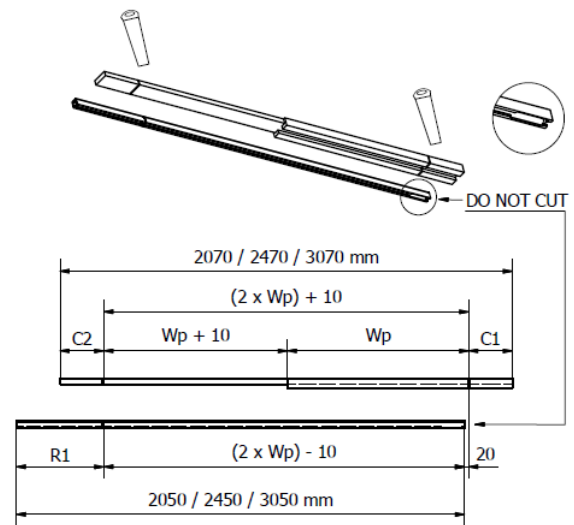

OPENING CONSTRUCTION STUD WALL

Ww : Width construction wall
 Hw : Height construction wall
 Wp : Width door panel
 Hp : Height door panel

SINGLE – DOUBLE PLATING

FINISH

X5 WOOD : Montage instructions Single door

1 : BEAM + TRACK + BASEPLATE

2 : UPRIGHTS X5 – X5D

3 : FINISH

4 : SINGLE – DOUBLE PLATING

X5 WOOD : Montage instructions Single door : formulas

DOORPANEL

1 : BEAM + TRACK

| mm | W_p | C_1 | C_2 | R_1 | Passage Width |
|------|-------|-------|-------|-------|---------------|
| 2070 | 630 | 400 | 400 | 800 | 600 |
| | 730 | 300 | 300 | 600 | 700 |
| | 830 | 200 | 200 | 400 | 800 |
| | 930 | 100 | 100 | 200 | 900 |
| | 1030 | 0 | 0 | 0 | 1000 |
| 2470 | 1130 | 100 | 100 | 200 | 1100 |
| | 1230 | 0 | 0 | 0 | 1200 |
| 3070 | 1330 | 200 | 200 | 400 | 1300 |
| | 1430 | 100 | 100 | 200 | 1400 |
| | 1530 | 0 | 0 | 0 | 1500 |