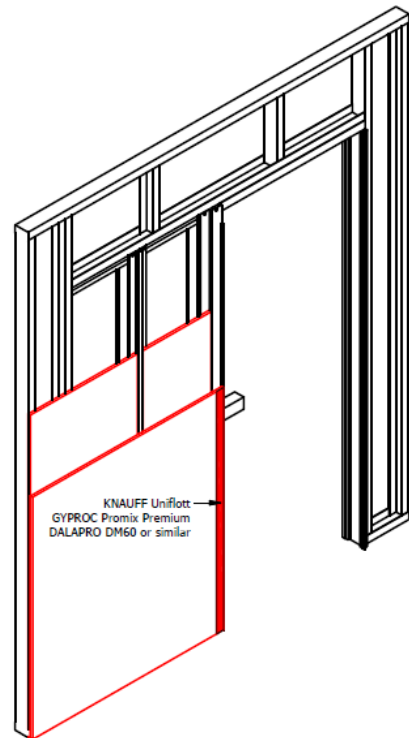

OPENING CONSTRUCTION STUD WALL

Ww : Width construction wall
 Hw : Height construction wall
 Wp : Width door panel
 Hp : Height door panel

SINGLE – DOUBLE PLATING

FINISH

X5 WOOD : Montage instructions Single door

1 : BEAM + TRACK + BASEPLATE

2 : UPRIGHTS X5 – X5D

3 : FINISH

4 : SINGLE – DOUBLE PLATING

X5 WOOD : Montage instructions Single door : formulas

DOORPANEL

1 : BEAM + TRACK

| mm | W_p | C_1 | C_2 | R_1 | Passage Width |
|------|-------|-------|-------|-------|---------------|
| 2070 | 630 | 400 | 400 | 800 | 600 |
| | 730 | 300 | 300 | 600 | 700 |
| | 830 | 200 | 200 | 400 | 800 |
| | 930 | 100 | 100 | 200 | 900 |
| | 1030 | 0 | 0 | 0 | 1000 |
| 2470 | 1130 | 100 | 100 | 200 | 1100 |
| | 1230 | 0 | 0 | 0 | 1200 |
| 3070 | 1330 | 200 | 200 | 400 | 1300 |
| | 1430 | 100 | 100 | 200 | 1400 |
| | 1530 | 0 | 0 | 0 | 1500 |

2 : UPRIGHTS X5 – X5D

3 : FINISH

X5 WOOD : Montage instructions Double door

1 : BEAMS + TRACKS + BASEPLATES

2 : UPRIGHTS X5 – X5D

3 : SINGLE – DOUBLE PLATING

X5 WOOD : Montage instructions Double door : formulas

DOORPANELS : 2 x

1 : BEAMS + TRACKS

| mm | W_p | C1 | C2 | R1 | Passage Width |
|------|-------|-----|-----|-----|---------------|
| 2070 | 630 | 430 | 400 | 810 | 1200 |
| | 730 | 330 | 300 | 610 | 1400 |
| | 830 | 230 | 200 | 410 | 1600 |
| | 930 | 130 | 100 | 210 | 1800 |
| | 1030 | 30 | 0 | 10 | 2000 |
| 2470 | 1130 | 130 | 100 | 210 | 2200 |
| | 1230 | 30 | 0 | 10 | 2400 |
| 3070 | 1330 | 230 | 200 | 410 | 2600 |
| | 1430 | 130 | 100 | 210 | 2800 |
| | 1530 | 30 | 0 | 10 | 3000 |