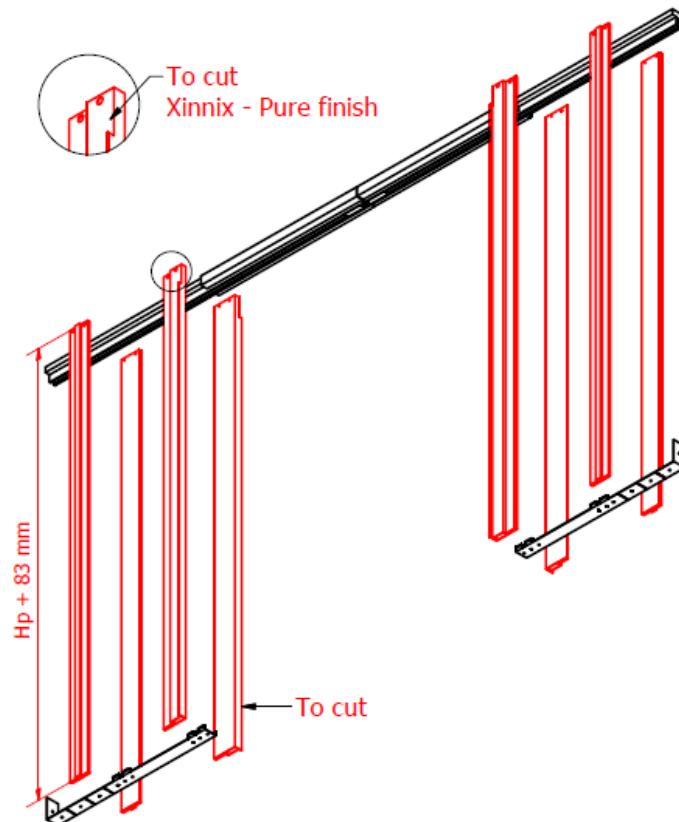

mm	W_p	C1	C2	R1	Passage Width
2070	630	430	400	810	1200
	730	330	300	610	1400
	830	230	200	410	1600
	930	130	100	210	1800
	1030	30	0	10	2000
2470	1130	130	100	210	2200
	1230	30	0	10	2400
3070	1330	230	200	410	2600
	1430	130	100	210	2800
	1530	30	0	10	3000

2 : UPRIGHTS X5 – X5D