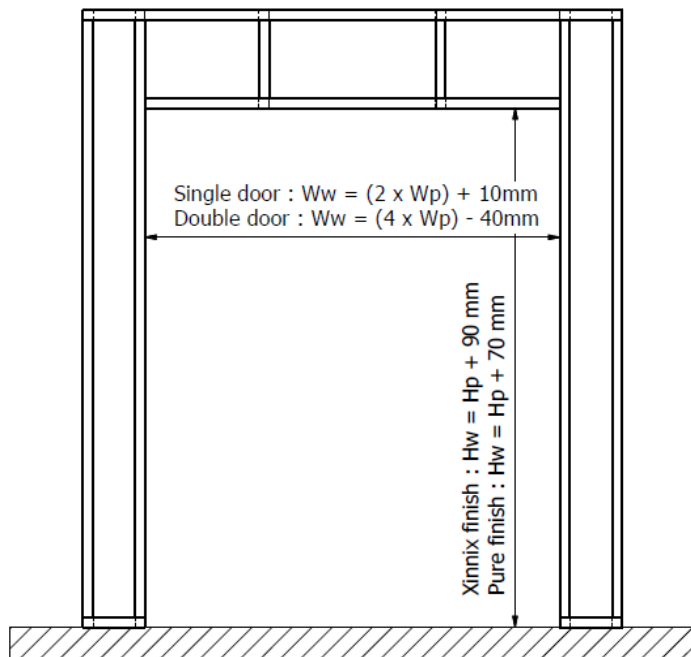

X5

SLIDING DOOR WOOD

EASY DISTRIBUTION SYSTEM
3 BOX SYSTEM

TECHNICAL INFO

| door thickness | Xinnix system | construction stud wall | minimum finished wall thickness | maximum door size |
|----------------|---------------|------------------------|---------------------------------|-------------------|
| 25 - 40 mm | X5 | Ω 75 | 100 mm | 2100 x 1000 mm |
| 25 - 40 mm | X5D | Ω 75 | 125 mm | 2300 x 1000 mm |
| 40 - 60 mm | X5 | Ω 100 | 125 mm | 2100 x 1000 mm |
| 40 - 60 mm | X5D | Ω 100 | 150 mm | 3000 x 3000 mm |

OPENING CONSTRUCTION STUD WALL

Ww : Width construction wall
 Hw : Height construction wall
 Wp : Width door panel
 Hp : Height door panel

SINGLE – DOUBLE PLATING

FINISH

X5 WOOD : Montage instructions Single door

1 : BEAM + TRACK + BASEPLATE

2 : UPRIGHTS X5 – X5D

3 : FINISH

4 : SINGLE – DOUBLE PLATING

X5 WOOD : Montage instructions Single door : formulas

DOORPANEL

1 : BEAM + TRACK

| mm | W_p | C_1 | C_2 | R_1 | Passage Width |
|------|-------|-------|-------|-------|---------------|
| 2070 | 630 | 400 | 400 | 800 | 600 |
| | 730 | 300 | 300 | 600 | 700 |
| | 830 | 200 | 200 | 400 | 800 |
| | 930 | 100 | 100 | 200 | 900 |
| | 1030 | 0 | 0 | 0 | 1000 |
| 2470 | 1130 | 100 | 100 | 200 | 1100 |
| | 1230 | 0 | 0 | 0 | 1200 |
| 3070 | 1330 | 200 | 200 | 400 | 1300 |
| | 1430 | 100 | 100 | 200 | 1400 |
| | 1530 | 0 | 0 | 0 | 1500 |

DOORPANELS : 2 x

1 : BEAMS + TRACKS

| mm | W_p | C1 | C2 | R1 | Passage Width |
|------|-------|-----|-----|-----|---------------|
| 2070 | 630 | 430 | 400 | 810 | 1200 |
| | 730 | 330 | 300 | 610 | 1400 |
| | 830 | 230 | 200 | 410 | 1600 |
| | 930 | 130 | 100 | 210 | 1800 |
| | 1030 | 30 | 0 | 10 | 2000 |
| 2470 | 1130 | 130 | 100 | 210 | 2200 |
| | 1230 | 30 | 0 | 10 | 2400 |
| 3070 | 1330 | 230 | 200 | 410 | 2600 |
| | 1430 | 130 | 100 | 210 | 2800 |
| | 1530 | 30 | 0 | 10 | 3000 |