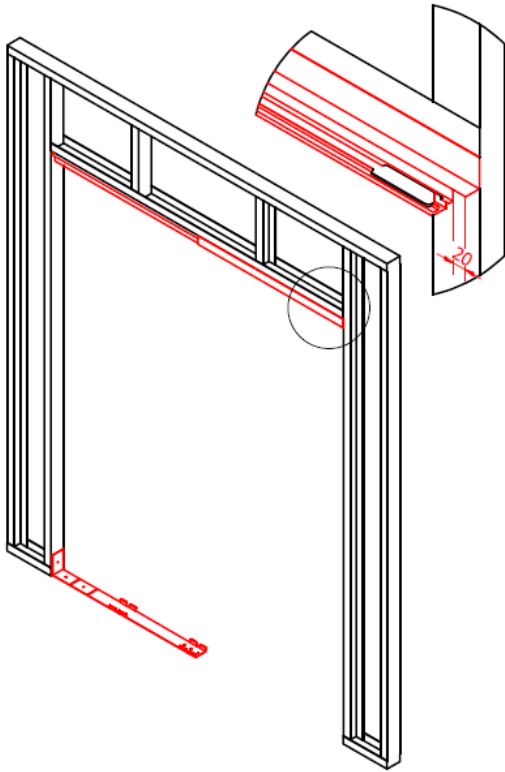

X5

SLIDING DOOR WOOD

EASY DISTRIBUTION SYSTEM
3 BOX SYSTEM

TECHNICAL INFO

| door thickness | Xinnix system | construction stud wall | minimum finished wall thickness | maximum door size |
|----------------|---------------|------------------------|---------------------------------|-------------------|
| 25 - 40 mm | X5 | Ω 75 | 100 mm | 2100 x 1000 mm |
| 25 - 40 mm | X5D | Ω 75 | 125 mm | 2300 x 1000 mm |
| 40 - 60 mm | X5 | Ω 100 | 125 mm | 2100 x 1000 mm |
| 40 - 60 mm | X5D | Ω 100 | 150 mm | 3000 x 3000 mm |

OPENING CONSTRUCTION STUD WALL

Ww : Width construction wall
 Hw : Height construction wall
 Wp : Width door panel
 Hp : Height door panel

SINGLE – DOUBLE PLATING

FINISH

X5 WOOD : Montage instructions Single door

1 : BEAM + TRACK + BASEPLATE

2 : UPRIGHTS X5 – X5D

3 : FINISH

4 : SINGLE – DOUBLE PLATING

X5 WOOD : Montage instructions Single door : formulas

DOORPANEL

1 : BEAM + TRACK

| mm | W_p | C_1 | C_2 | R_1 | Passage Width |
|------|-------|-------|-------|-------|---------------|
| 2070 | 630 | 400 | 400 | 800 | 600 |
| | 730 | 300 | 300 | 600 | 700 |
| | 830 | 200 | 200 | 400 | 800 |
| | 930 | 100 | 100 | 200 | 900 |
| | 1030 | 0 | 0 | 0 | 1000 |
| 2470 | 1130 | 100 | 100 | 200 | 1100 |
| | 1230 | 0 | 0 | 0 | 1200 |
| 3070 | 1330 | 200 | 200 | 400 | 1300 |
| | 1430 | 100 | 100 | 200 | 1400 |
| | 1530 | 0 | 0 | 0 | 1500 |