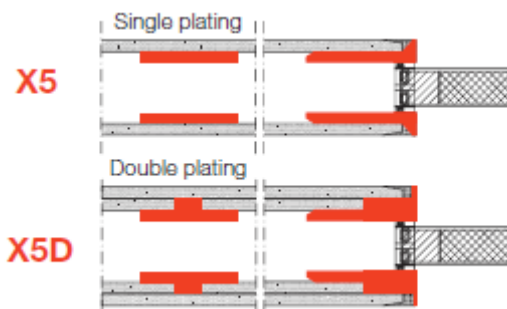

X5

SLIDING DOOR WOOD

EASY DISTRIBUTION SYSTEM
3 BOX SYSTEM

TECHNICAL INFO

| door thickness | Xinnix system | construction stud wall | minimum finished wall thickness | maximum door size |
|----------------|---------------|------------------------|---------------------------------|-------------------|
| 25 - 40 mm | X5 | Ω 75 | 100 mm | 2100 x 1000 mm |
| 25 - 40 mm | X5D | Ω 75 | 125 mm | 2300 x 1000 mm |
| 40 - 60 mm | X5 | Ω 100 | 125 mm | 2100 x 1000 mm |
| 40 - 60 mm | X5D | Ω 100 | 150 mm | 3000 x 3000 mm |

OPENING CONSTRUCTION STUD WALL

Ww : Width construction wall
 Hw : Height construction wall
 Wp : Width door panel
 Hp : Height door panel

SINGLE – DOUBLE PLATING

FINISH

X5 WOOD : Montage instructions Single door

1 : BEAM + TRACK + BASEPLATE

2 : UPRIGHTS X5 – X5D

3 : FINISH

4 : SINGLE – DOUBLE PLATING

X5 WOOD : Montage instructions Single door : formulas

DOORPANEL

1 : BEAM + TRACK

| mm | W_p | C_1 | C_2 | R_1 | Passage Width |
|------|-------|-------|-------|-------|---------------|
| 2070 | 630 | 400 | 400 | 800 | 600 |
| | 730 | 300 | 300 | 600 | 700 |
| | 830 | 200 | 200 | 400 | 800 |
| | 930 | 100 | 100 | 200 | 900 |
| | 1030 | 0 | 0 | 0 | 1000 |
| 2470 | 1130 | 100 | 100 | 200 | 1100 |
| | 1230 | 0 | 0 | 0 | 1200 |
| 3070 | 1330 | 200 | 200 | 400 | 1300 |
| | 1430 | 100 | 100 | 200 | 1400 |
| | 1530 | 0 | 0 | 0 | 1500 |