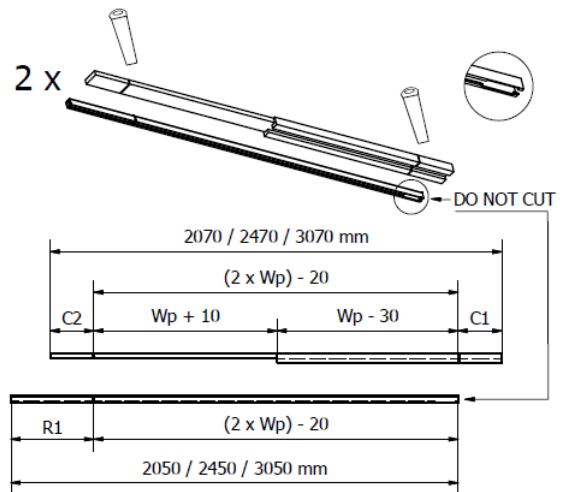

1 : BEAM + TRACK + BASEPLATE

2 : UPRIGHTS X5 – X5D

3 : FINISH

4 : SINGLE – DOUBLE PLATING

X5 WOOD : Montage instructions Single door : formulas

DOORPANEL

1 : BEAM + TRACK

| mm | W_p | C_1 | C_2 | R_1 | Passage Width |
|------|-------|-------|-------|-------|---------------|
| 2070 | 630 | 400 | 400 | 800 | 600 |
| | 730 | 300 | 300 | 600 | 700 |
| | 830 | 200 | 200 | 400 | 800 |
| | 930 | 100 | 100 | 200 | 900 |
| | 1030 | 0 | 0 | 0 | 1000 |
| 2470 | 1130 | 100 | 100 | 200 | 1100 |
| | 1230 | 0 | 0 | 0 | 1200 |
| 3070 | 1330 | 200 | 200 | 400 | 1300 |
| | 1430 | 100 | 100 | 200 | 1400 |
| | 1530 | 0 | 0 | 0 | 1500 |

2 : UPRIGHTS X5 – X5D

3 : FINISH

X5 WOOD : Montage instructions Double door

1 : BEAMS + TRACKS + BASEPLATES

2 : UPRIGHTS X5 – X5D

3 : SINGLE – DOUBLE PLATING

X5 WOOD : Montage instructions Double door : formulas

DOORPANELS : 2 x

1 : BEAMS + TRACKS

| mm | W_p | C1 | C2 | R1 | Passage Width |
|------|-------|-----|-----|-----|---------------|
| 2070 | 630 | 430 | 400 | 810 | 1200 |
| | 730 | 330 | 300 | 610 | 1400 |
| | 830 | 230 | 200 | 410 | 1600 |
| | 930 | 130 | 100 | 210 | 1800 |
| | 1030 | 30 | 0 | 10 | 2000 |
| 2470 | 1130 | 130 | 100 | 210 | 2200 |
| | 1230 | 30 | 0 | 10 | 2400 |
| 3070 | 1330 | 230 | 200 | 410 | 2600 |
| | 1430 | 130 | 100 | 210 | 2800 |
| | 1530 | 30 | 0 | 10 | 3000 |