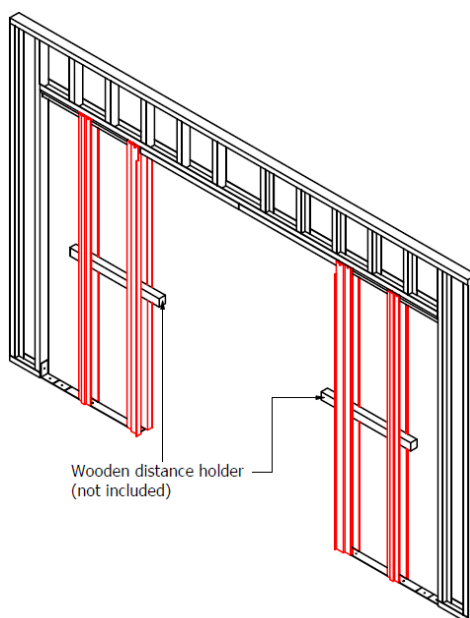

1 : BEAM + TRACK + BASEPLATE

2 : UPRIGHTS X5 – X5D

3 : FINISH

4 : SINGLE – DOUBLE PLATING

X5 WOOD : Montage instructions Single door : formulas

DOORPANEL

1 : BEAM + TRACK

| mm | W_p | C_1 | C_2 | R_1 | Passage Width |
|------|-------|-------|-------|-------|---------------|
| 2070 | 630 | 400 | 400 | 800 | 600 |
| | 730 | 300 | 300 | 600 | 700 |
| | 830 | 200 | 200 | 400 | 800 |
| | 930 | 100 | 100 | 200 | 900 |
| | 1030 | 0 | 0 | 0 | 1000 |
| 2470 | 1130 | 100 | 100 | 200 | 1100 |
| | 1230 | 0 | 0 | 0 | 1200 |
| 3070 | 1330 | 200 | 200 | 400 | 1300 |
| | 1430 | 100 | 100 | 200 | 1400 |
| | 1530 | 0 | 0 | 0 | 1500 |

2 : UPRIGHTS X5 – X5D

3 : FINISH

X5 WOOD : Montage instructions Double door

1 : BEAMS + TRACKS + BASEPLATES

2 : UPRIGHTS X5 – X5D

3 : SINGLE – DOUBLE PLATING

X5 WOOD : Montage instructions Double door : formulas

DOORPANELS : 2 x

1 : BEAMS + TRACKS

| mm | W_p | C1 | C2 | R1 | Passage Width |
|------|-------|-----|-----|-----|---------------|
| 2070 | 630 | 430 | 400 | 810 | 1200 |
| | 730 | 330 | 300 | 610 | 1400 |
| | 830 | 230 | 200 | 410 | 1600 |
| | 930 | 130 | 100 | 210 | 1800 |
| | 1030 | 30 | 0 | 10 | 2000 |
| 2470 | 1130 | 130 | 100 | 210 | 2200 |
| | 1230 | 30 | 0 | 10 | 2400 |
| 3070 | 1330 | 230 | 200 | 410 | 2600 |
| | 1430 | 130 | 100 | 210 | 2800 |
| | 1530 | 30 | 0 | 10 | 3000 |