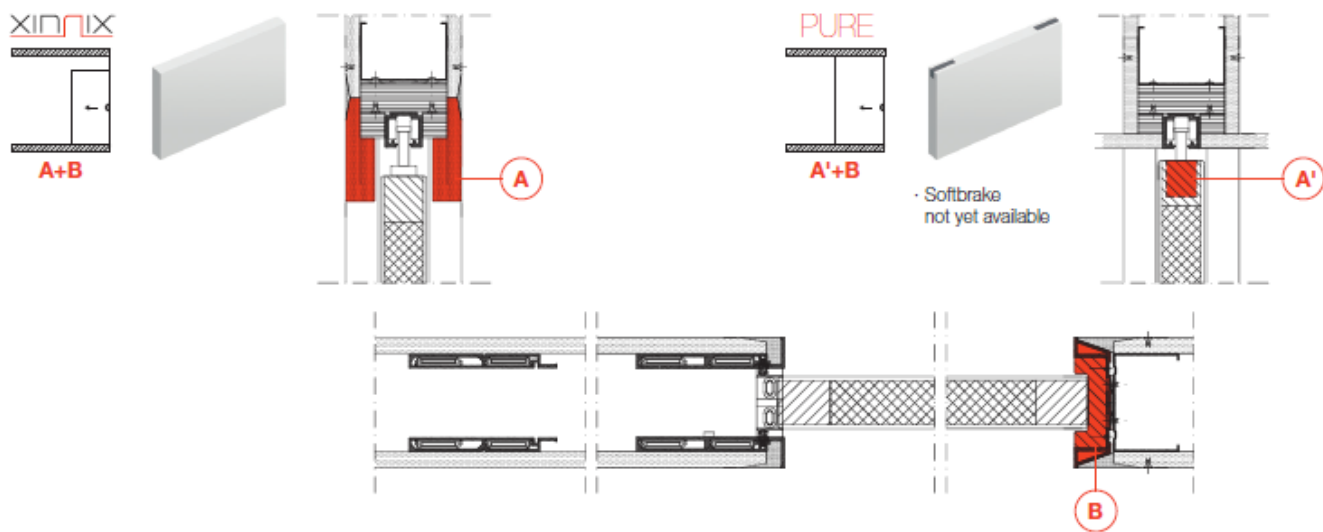

1 : BEAM + TRACK + BASEPLATE

2 : UPRIGHTS X5 – X5D

3 : FINISH

4 : SINGLE – DOUBLE PLATING

X5 WOOD : Montage instructions Single door : formulas

DOORPANEL

1 : BEAM + TRACK

| mm | W_p | C_1 | C_2 | R_1 | Passage Width |
|------|-------|-------|-------|-------|---------------|
| 2070 | 630 | 400 | 400 | 800 | 600 |
| | 730 | 300 | 300 | 600 | 700 |
| | 830 | 200 | 200 | 400 | 800 |
| | 930 | 100 | 100 | 200 | 900 |
| | 1030 | 0 | 0 | 0 | 1000 |
| 2470 | 1130 | 100 | 100 | 200 | 1100 |
| | 1230 | 0 | 0 | 0 | 1200 |
| 3070 | 1330 | 200 | 200 | 400 | 1300 |
| | 1430 | 100 | 100 | 200 | 1400 |
| | 1530 | 0 | 0 | 0 | 1500 |

2 : UPRIGHTS X5 – X5D

3 : FINISH

X5 WOOD : Montage instructions Double door

1 : BEAMS + TRACKS + BASEPLATES

2 : UPRIGHTS X5 – X5D

3 : SINGLE – DOUBLE PLATING

X5 WOOD : Montage instructions Double door : formulas

DOORPANELS : 2 x

1 : BEAMS + TRACKS

| mm | W_p | C1 | C2 | R1 | Passage Width |
|------|-------|-----|-----|-----|---------------|
| 2070 | 630 | 430 | 400 | 810 | 1200 |
| | 730 | 330 | 300 | 610 | 1400 |
| | 830 | 230 | 200 | 410 | 1600 |
| | 930 | 130 | 100 | 210 | 1800 |
| | 1030 | 30 | 0 | 10 | 2000 |
| 2470 | 1130 | 130 | 100 | 210 | 2200 |
| | 1230 | 30 | 0 | 10 | 2400 |
| 3070 | 1330 | 230 | 200 | 410 | 2600 |
| | 1430 | 130 | 100 | 210 | 2800 |
| | 1530 | 30 | 0 | 10 | 3000 |

2 : UPRIGHTS X5 – X5D

X5 WOOD : Montage instructions : Finish

Single door

Double door