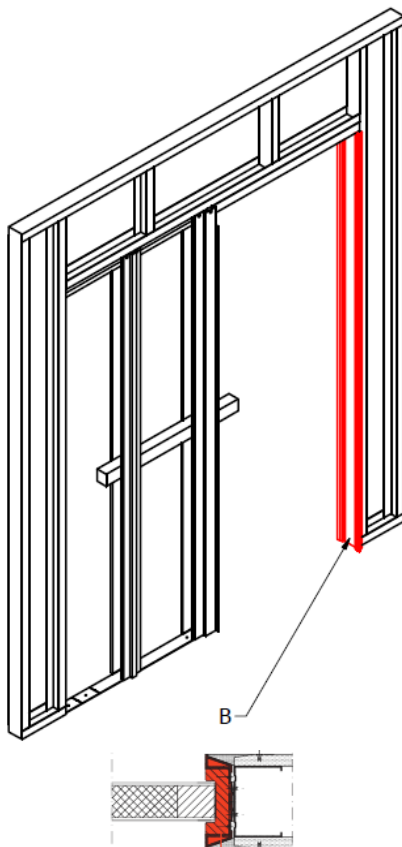

X5

SLIDING DOOR WOOD

EASY DISTRIBUTION SYSTEM
3 BOX SYSTEM

TECHNICAL INFO

| door thickness | Xinnix system | construction stud wall | minimum finished wall thickness | maximum door size |
|----------------|---------------|------------------------|---------------------------------|-------------------|
| 25 - 40 mm | X5 | Ω 75 | 100 mm | 2100 x 1000 mm |
| 25 - 40 mm | X5D | Ω 75 | 125 mm | 2300 x 1000 mm |
| 40 - 60 mm | X5 | Ω 100 | 125 mm | 2100 x 1000 mm |
| 40 - 60 mm | X5D | Ω 100 | 150 mm | 3000 x 3000 mm |

OPENING CONSTRUCTION STUD WALL

Ww : Width construction wall
 Hw : Height construction wall
 Wp : Width door panel
 Hp : Height door panel

SINGLE – DOUBLE PLATING

FINISH

X5 WOOD : Montage instructions Single door

1 : BEAM + TRACK + BASEPLATE

2 : UPRIGHTS X5 – X5D

3 : FINISH

4 : SINGLE – DOUBLE PLATING

X5 WOOD : Montage instructions Single door : formulas

DOORPANEL

1 : BEAM + TRACK

| mm | W_p | C_1 | C_2 | R_1 | Passage Width |
|------|-------|-------|-------|-------|---------------|
| 2070 | 630 | 400 | 400 | 800 | 600 |
| | 730 | 300 | 300 | 600 | 700 |
| | 830 | 200 | 200 | 400 | 800 |
| | 930 | 100 | 100 | 200 | 900 |
| | 1030 | 0 | 0 | 0 | 1000 |
| 2470 | 1130 | 100 | 100 | 200 | 1100 |
| | 1230 | 0 | 0 | 0 | 1200 |
| 3070 | 1330 | 200 | 200 | 400 | 1300 |
| | 1430 | 100 | 100 | 200 | 1400 |
| | 1530 | 0 | 0 | 0 | 1500 |

2 : UPRIGHTS X5 – X5D

3 : FINISH

X5 WOOD : Montage instructions Double door

1 : BEAMS + TRACKS + BASEPLATES

2 : UPRIGHTS X5 – X5D

3 : SINGLE – DOUBLE PLATING

X5 WOOD : Montage instructions Double door : formulas