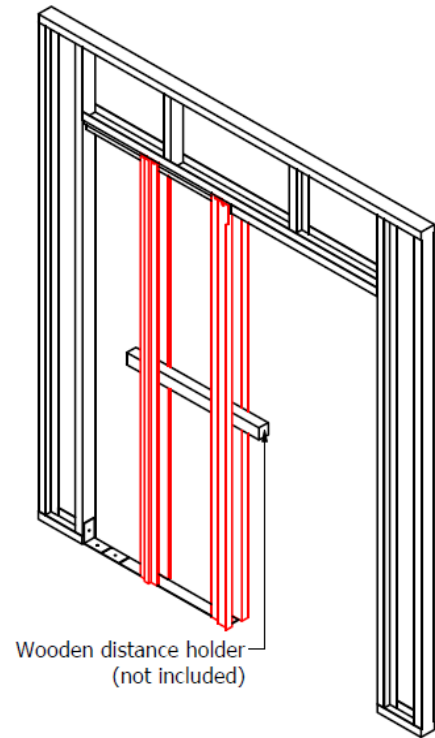

X5

SLIDING DOOR WOOD

EASY DISTRIBUTION SYSTEM
3 BOX SYSTEM

TECHNICAL INFO

| door thickness | Xinnix system | construction stud wall | minimum finished wall thickness | maximum door size |
|----------------|---------------|------------------------|---------------------------------|-------------------|
| 25 - 40 mm | X5 | Ω 75 | 100 mm | 2100 x 1000 mm |
| 25 - 40 mm | X5D | Ω 75 | 125 mm | 2300 x 1000 mm |
| 40 - 60 mm | X5 | Ω 100 | 125 mm | 2100 x 1000 mm |
| 40 - 60 mm | X5D | Ω 100 | 150 mm | 3000 x 3000 mm |

OPENING CONSTRUCTION STUD WALL

Ww : Width construction wall
 Hw : Height construction wall
 Wp : Width door panel
 Hp : Height door panel

SINGLE – DOUBLE PLATING

FINISH

X5 WOOD : Montage instructions Single door

1 : BEAM + TRACK + BASEPLATE

2 : UPRIGHTS X5 – X5D

3 : FINISH

4 : SINGLE – DOUBLE PLATING

X5 WOOD : Montage instructions Single door : formulas

DOORPANEL

1 : BEAM + TRACK

| mm | W_p | C_1 | C_2 | R_1 | Passage Width |
|------|-------|-------|-------|-------|---------------|
| 2070 | 630 | 400 | 400 | 800 | 600 |
| | 730 | 300 | 300 | 600 | 700 |
| | 830 | 200 | 200 | 400 | 800 |
| | 930 | 100 | 100 | 200 | 900 |
| | 1030 | 0 | 0 | 0 | 1000 |
| 2470 | 1130 | 100 | 100 | 200 | 1100 |
| | 1230 | 0 | 0 | 0 | 1200 |
| 3070 | 1330 | 200 | 200 | 400 | 1300 |
| | 1430 | 100 | 100 | 200 | 1400 |
| | 1530 | 0 | 0 | 0 | 1500 |