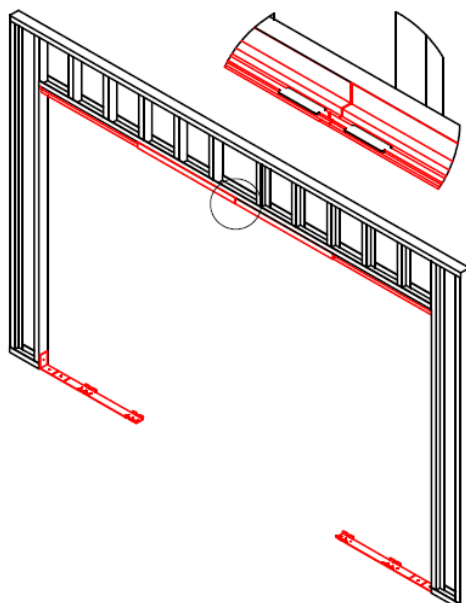

1 : BEAM + TRACK + BASEPLATE

2 : UPRIGHTS X5 – X5D

3 : FINISH

4 : SINGLE – DOUBLE PLATING

X5 WOOD : Montage instructions Single door : formulas

DOORPANEL

1 : BEAM + TRACK

| mm | W_p | C_1 | C_2 | R_1 | Passage Width |
|------|-------|-------|-------|-------|---------------|
| 2070 | 630 | 400 | 400 | 800 | 600 |
| | 730 | 300 | 300 | 600 | 700 |
| | 830 | 200 | 200 | 400 | 800 |
| | 930 | 100 | 100 | 200 | 900 |
| | 1030 | 0 | 0 | 0 | 1000 |
| 2470 | 1130 | 100 | 100 | 200 | 1100 |
| | 1230 | 0 | 0 | 0 | 1200 |
| 3070 | 1330 | 200 | 200 | 400 | 1300 |
| | 1430 | 100 | 100 | 200 | 1400 |
| | 1530 | 0 | 0 | 0 | 1500 |

2 : UPRIGHTS X5 – X5D

3 : FINISH

X5 WOOD : Montage instructions Double door

1 : BEAMS + TRACKS + BASEPLATES

2 : UPRIGHTS X5 – X5D

3 : SINGLE – DOUBLE PLATING

X5 WOOD : Montage instructions Double door : formulas

DOORPANELS : 2 x

1 : BEAMS + TRACKS

| mm | W_p | C1 | C2 | R1 | Passage Width |
|------|-------|-----|-----|-----|---------------|
| 2070 | 630 | 430 | 400 | 810 | 1200 |
| | 730 | 330 | 300 | 610 | 1400 |
| | 830 | 230 | 200 | 410 | 1600 |
| | 930 | 130 | 100 | 210 | 1800 |
| | 1030 | 30 | 0 | 10 | 2000 |
| 2470 | 1130 | 130 | 100 | 210 | 2200 |
| | 1230 | 30 | 0 | 10 | 2400 |
| 3070 | 1330 | 230 | 200 | 410 | 2600 |
| | 1430 | 130 | 100 | 210 | 2800 |
| | 1530 | 30 | 0 | 10 | 3000 |