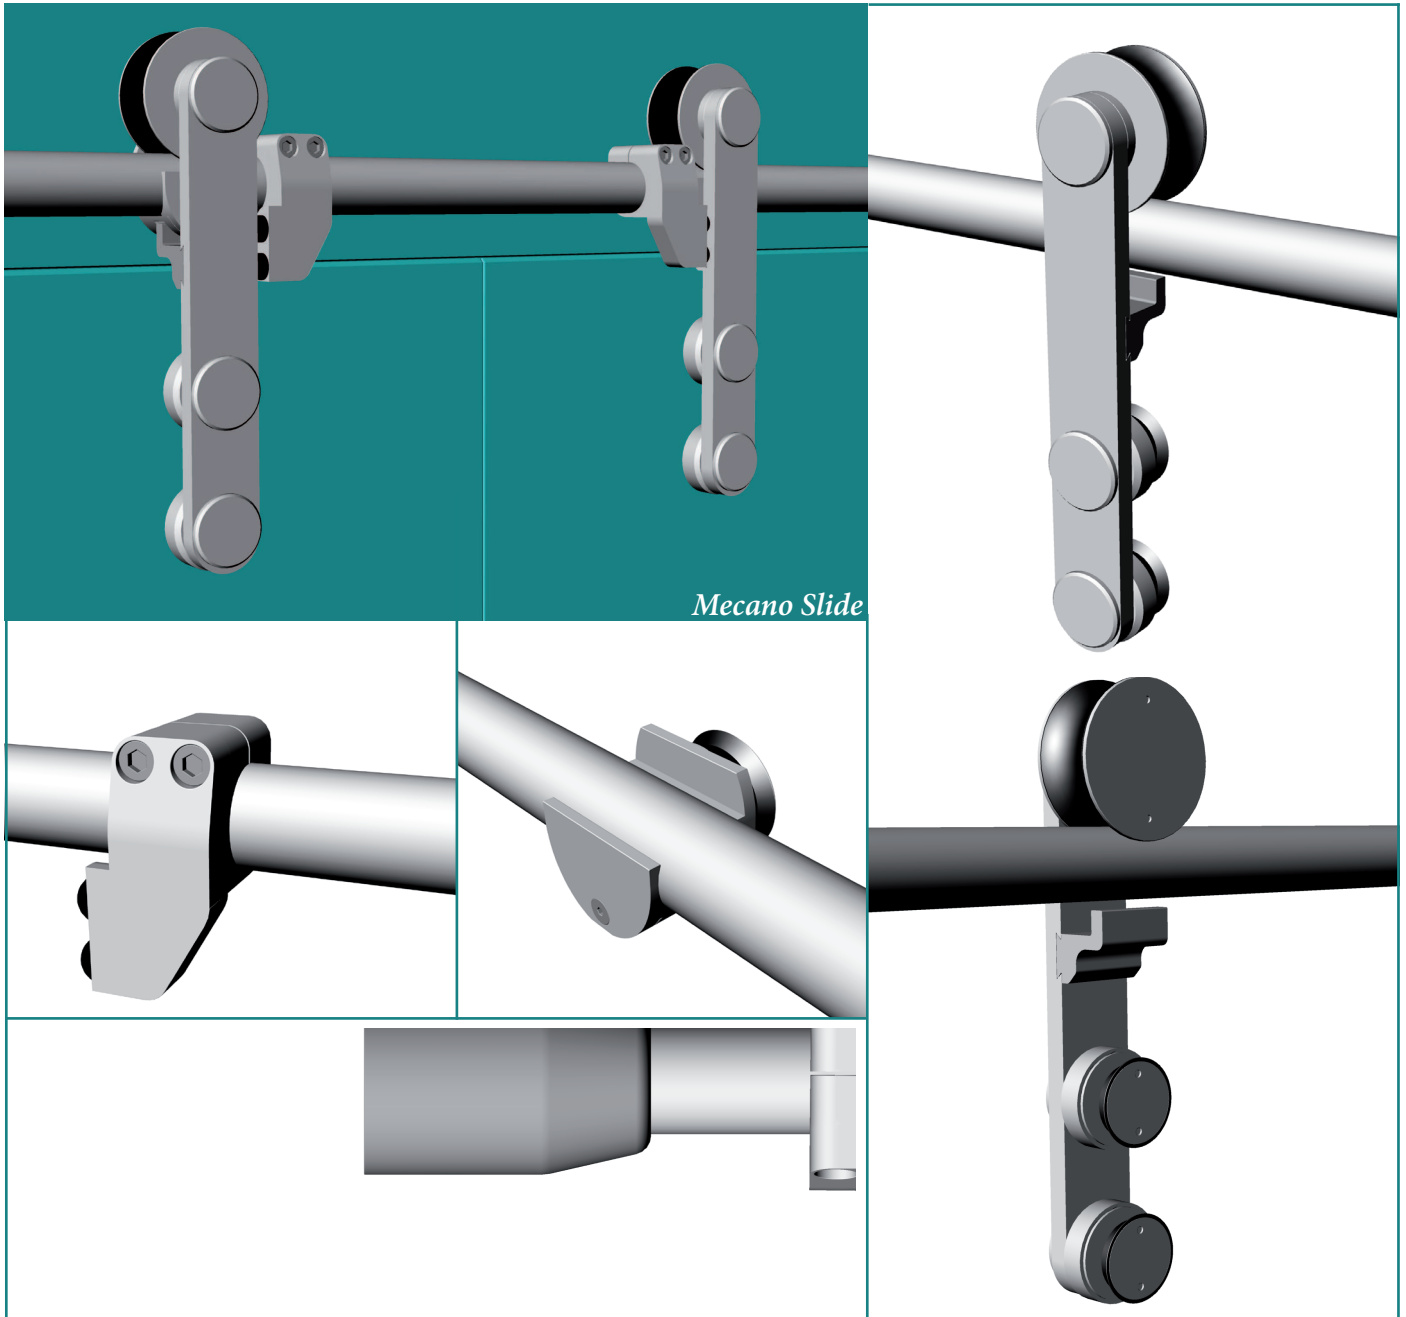

Mecano Slide

Mecano Slide

for top hung glass doors up to 80 kg

- Mechanical stainless steel design in Aisi 304. A stylish solution for modern offices, apartments, lofts...
- Solid stainless steel clamps fixed on the glass by means of screws with nylon parts that fit into countersunk holes in the panels. A second version with standard round holes is also available. The wheels with a nylon part inside slide on top of a stainless steel tube. Two stoppers to adjust the right position of the door in closed and open position. Adjustable stainless steel floor-guide for several glass thicknesses.

Specification

Maximum door weight: 80kg

Glass thickness: 8mm,10mm and 12 mm

Mecano Slide

Mecano Slide