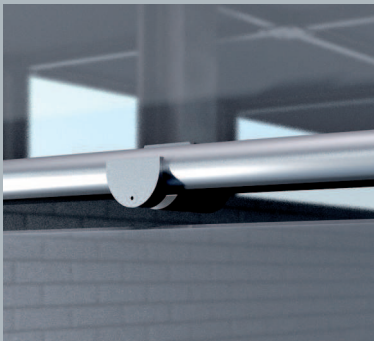

Mecano Slide

Mecano Slide

for top hung glass doors up to 80 kg

- Mechanical stainless steel design in Aisi 304. A stylish solution for modern offices, apartments, lofts...
- Solid stainless steel clamps fixed on the glass by means of screws with nylon parts that fit into countersunk holes in the panels. A second version with standard round holes is also available. The wheels with a nylon part inside slide on top of a stainless steel tube. Two stoppers to adjust the right position of the door in closed and open position. Adjustable stainless steel floor-guide for several glass thicknesses.

Specification

Maximum door weight: 80kg

Glass thickness: 8mm,10mm and 12 mm

Mecano Slide

Mecano Slide