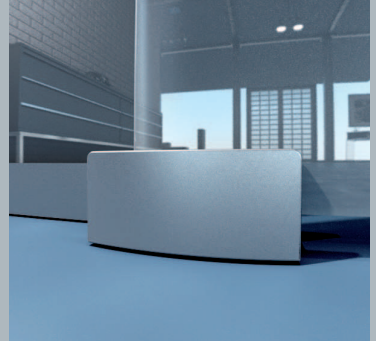

Mecano Slide

Mecano Slide

for top hung glass doors up to 80 kg

- Mechanical stainless steel design in Aisi 304. A stylish solution for modern offices, apartments, lofts...
- Solid stainless steel clamps fixed on the glass by means of screws with nylon parts that fit into countersunk holes in the panels. A second version with standard round holes is also available. The wheels with a nylon part inside slide on top of a stainless steel tube. Two stoppers to adjust the right position of the door in closed and open position. Adjustable stainless steel floor-guide for several glass thicknesses.

Specification

Maximum door weight: 80kg

Glass thickness: 8mm,10mm and 12 mm

Mecano Slide

Mecano Slide