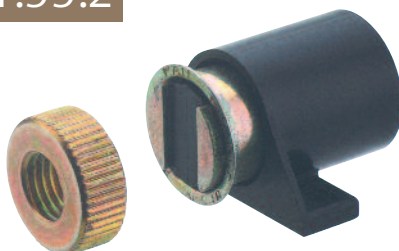

5 Pinces à tirette
5 pull catch

Chromé brillant
Bright chromium

Chromé mat
Matt chromium

5630.30.7

5630.31.7

5631.99.2

5 aimants et rondelles pour tirette 5630.**.7
5 magnet and washer for pull catch clip series 5630.**.7