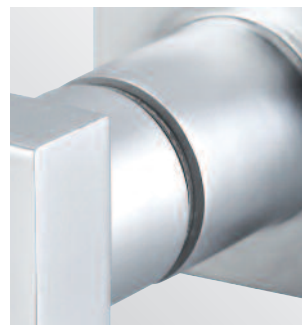

5 Pinces à tirette
5 pull catch

Chromé brillant
Bright chromium

Chromé mat
Matt chromium

5630.30.7

5630.31.7

5631.99.2

5 aimants et rondelles pour tirette 5630.**.7
5 magnet and washer for pull catch clip series 5630.**.7