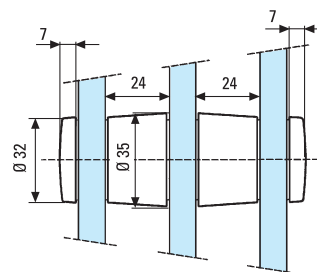

5 aimants et rondelles pour tirette 5630.**.7
5 magnet and washer for pull catch clip series 5630.**.7

5723.**.0